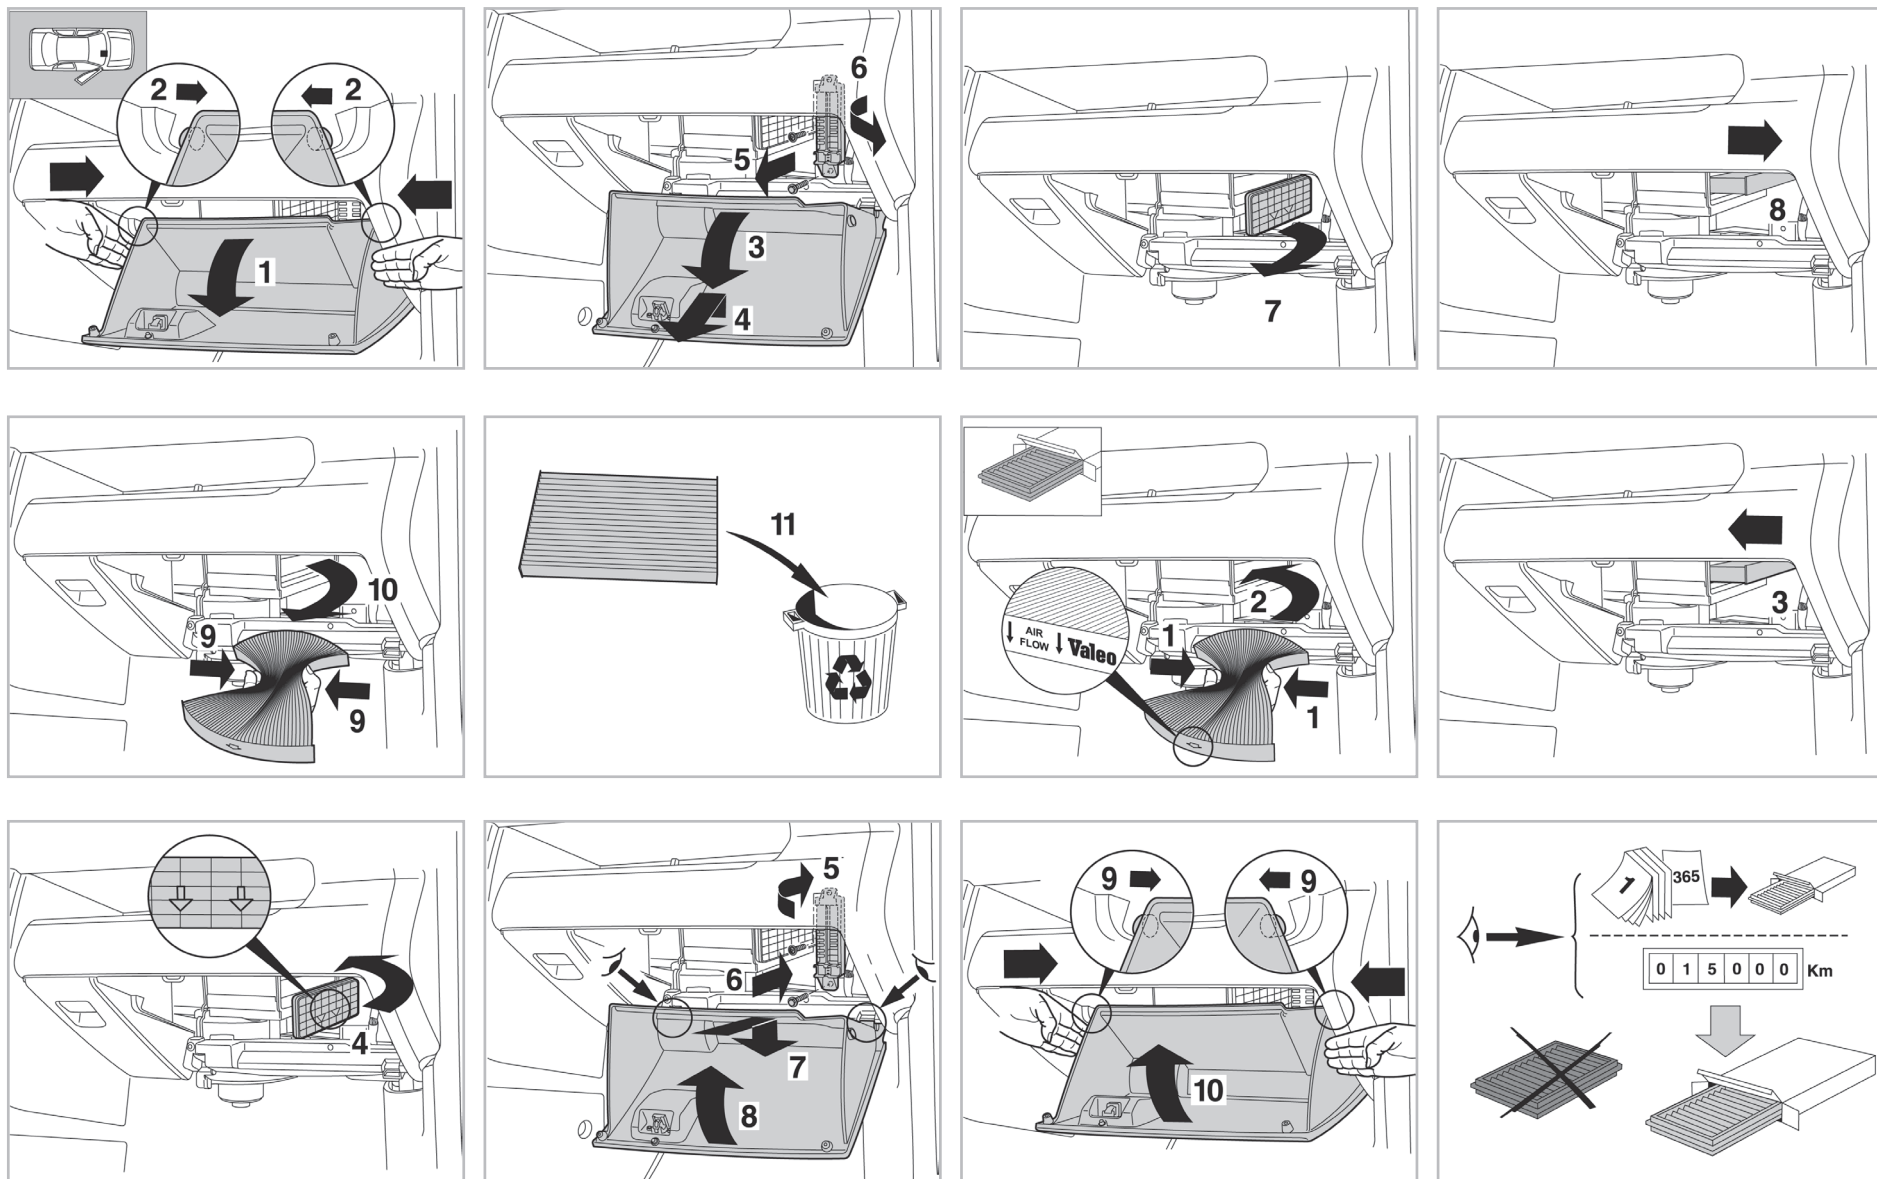

FOR
MAZDA 6 A/C+ (06/02 >)

PROTECT

combined with
active carbon

715679

FH264

CA

WANT TO
KNOW MORE?

www.valeo-techassist.com